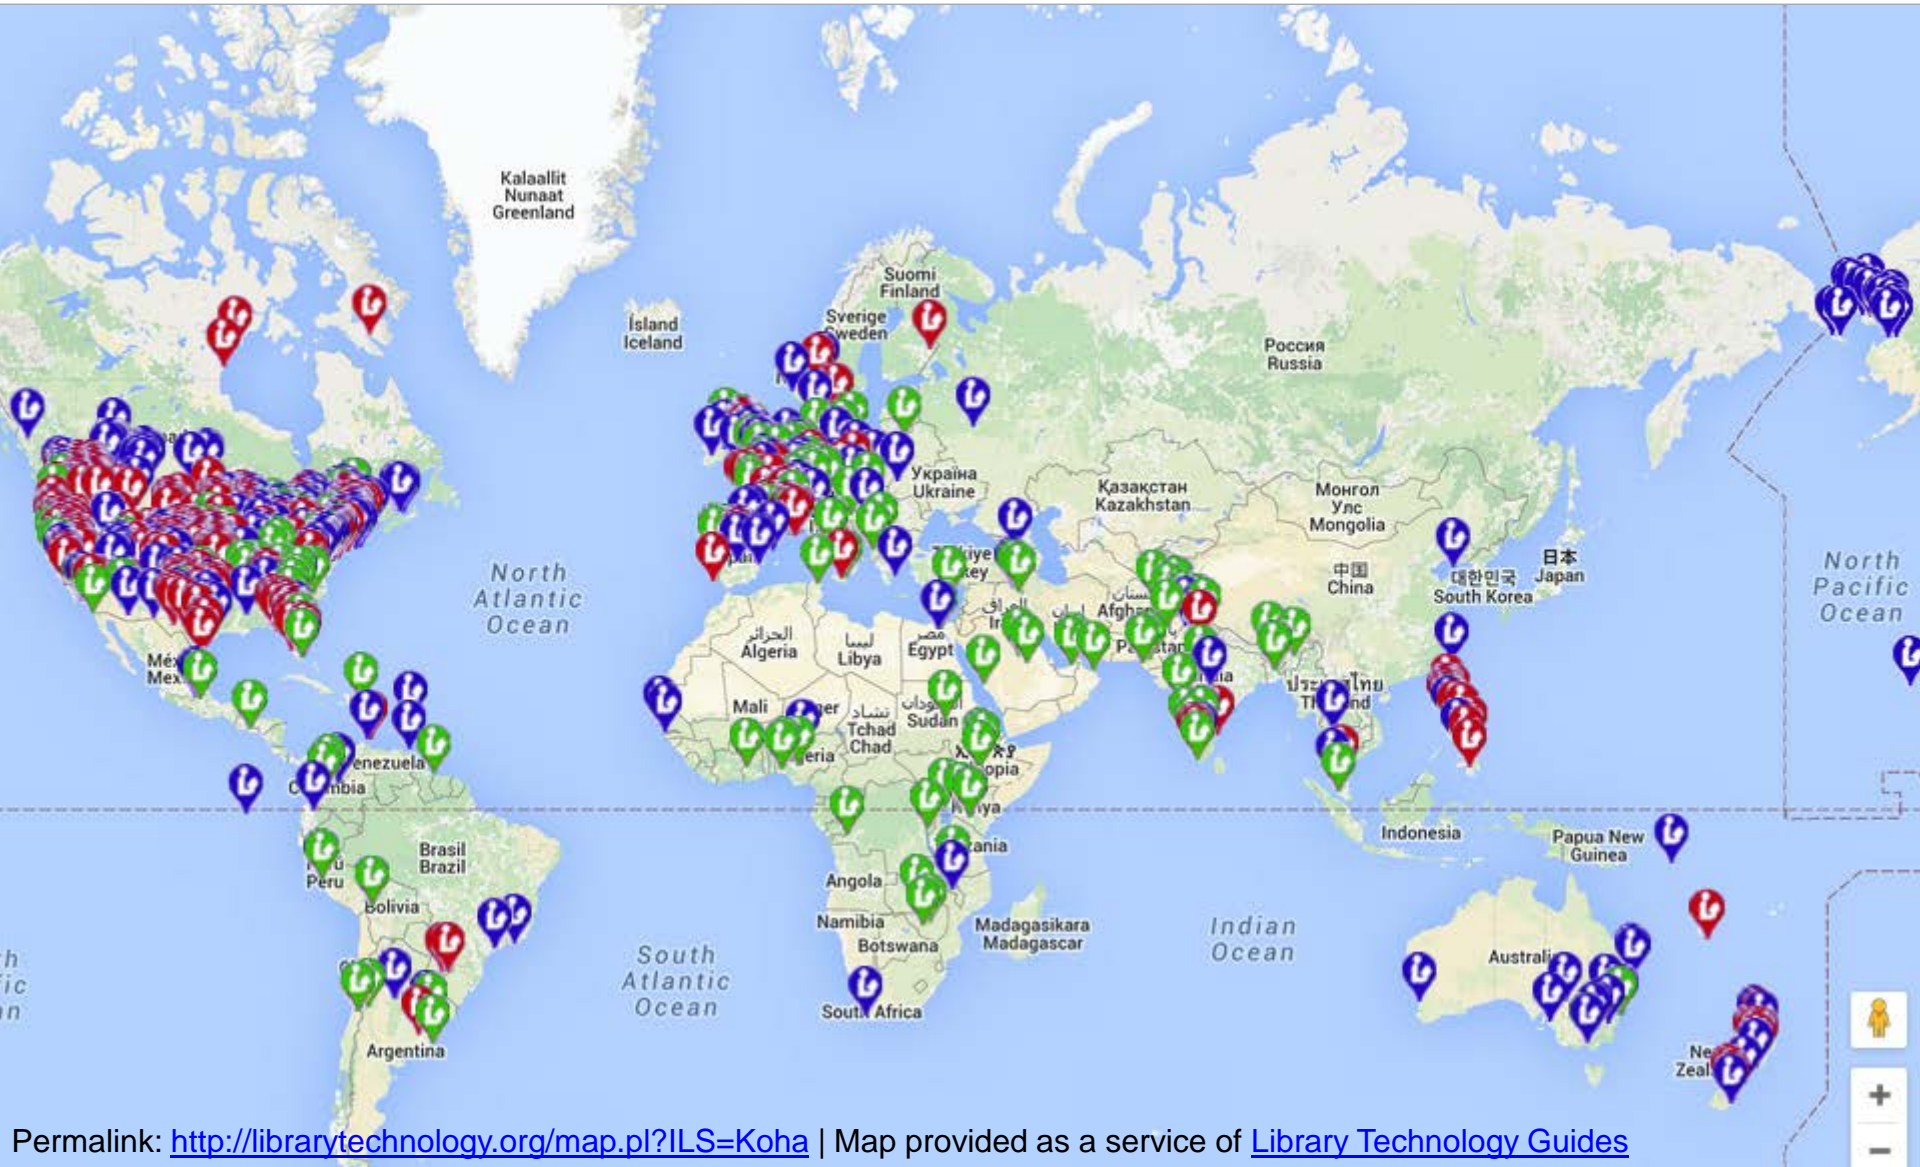

Koha

Herbsttagung 2015
der Bibliotheken der Regio Bodensee
St. Gallen, 24.09.2015

Integriertes Open-Source-Bibliothekssystem

- eingesetzt in mehr als 3.000 Bibliotheken
- übersetzt in mehr als 16 Sprachen
- über 50 Supportdienstleister
- 284 Entwickler,
davon 83 aktiv in den letzten 365 Tagen
- über 24.000 einzelne Beiträge zum Programmcode

Anwender – weltweit

Oslo Public Library chooses the free and open Koha Integrated Library System

Press Release: EBSCO Information Services [February 11, 2015]

Koha receives massive support from EBSCO for enhancements to its web-based, open-source ILS

Rome --February 11, 2015. Koha is an ILS created by librarians for librarians. EBSCO Information Services is a family-owned company dedicated to solutions that bring real improvements to libraries. Together, the two are working to provide a viable web-based, open source ILS for libraries of all types. Koha libraries reached out to EBSCO for support of some important projects, and EBSCO agreed to partner to accomplish the following for Koha: